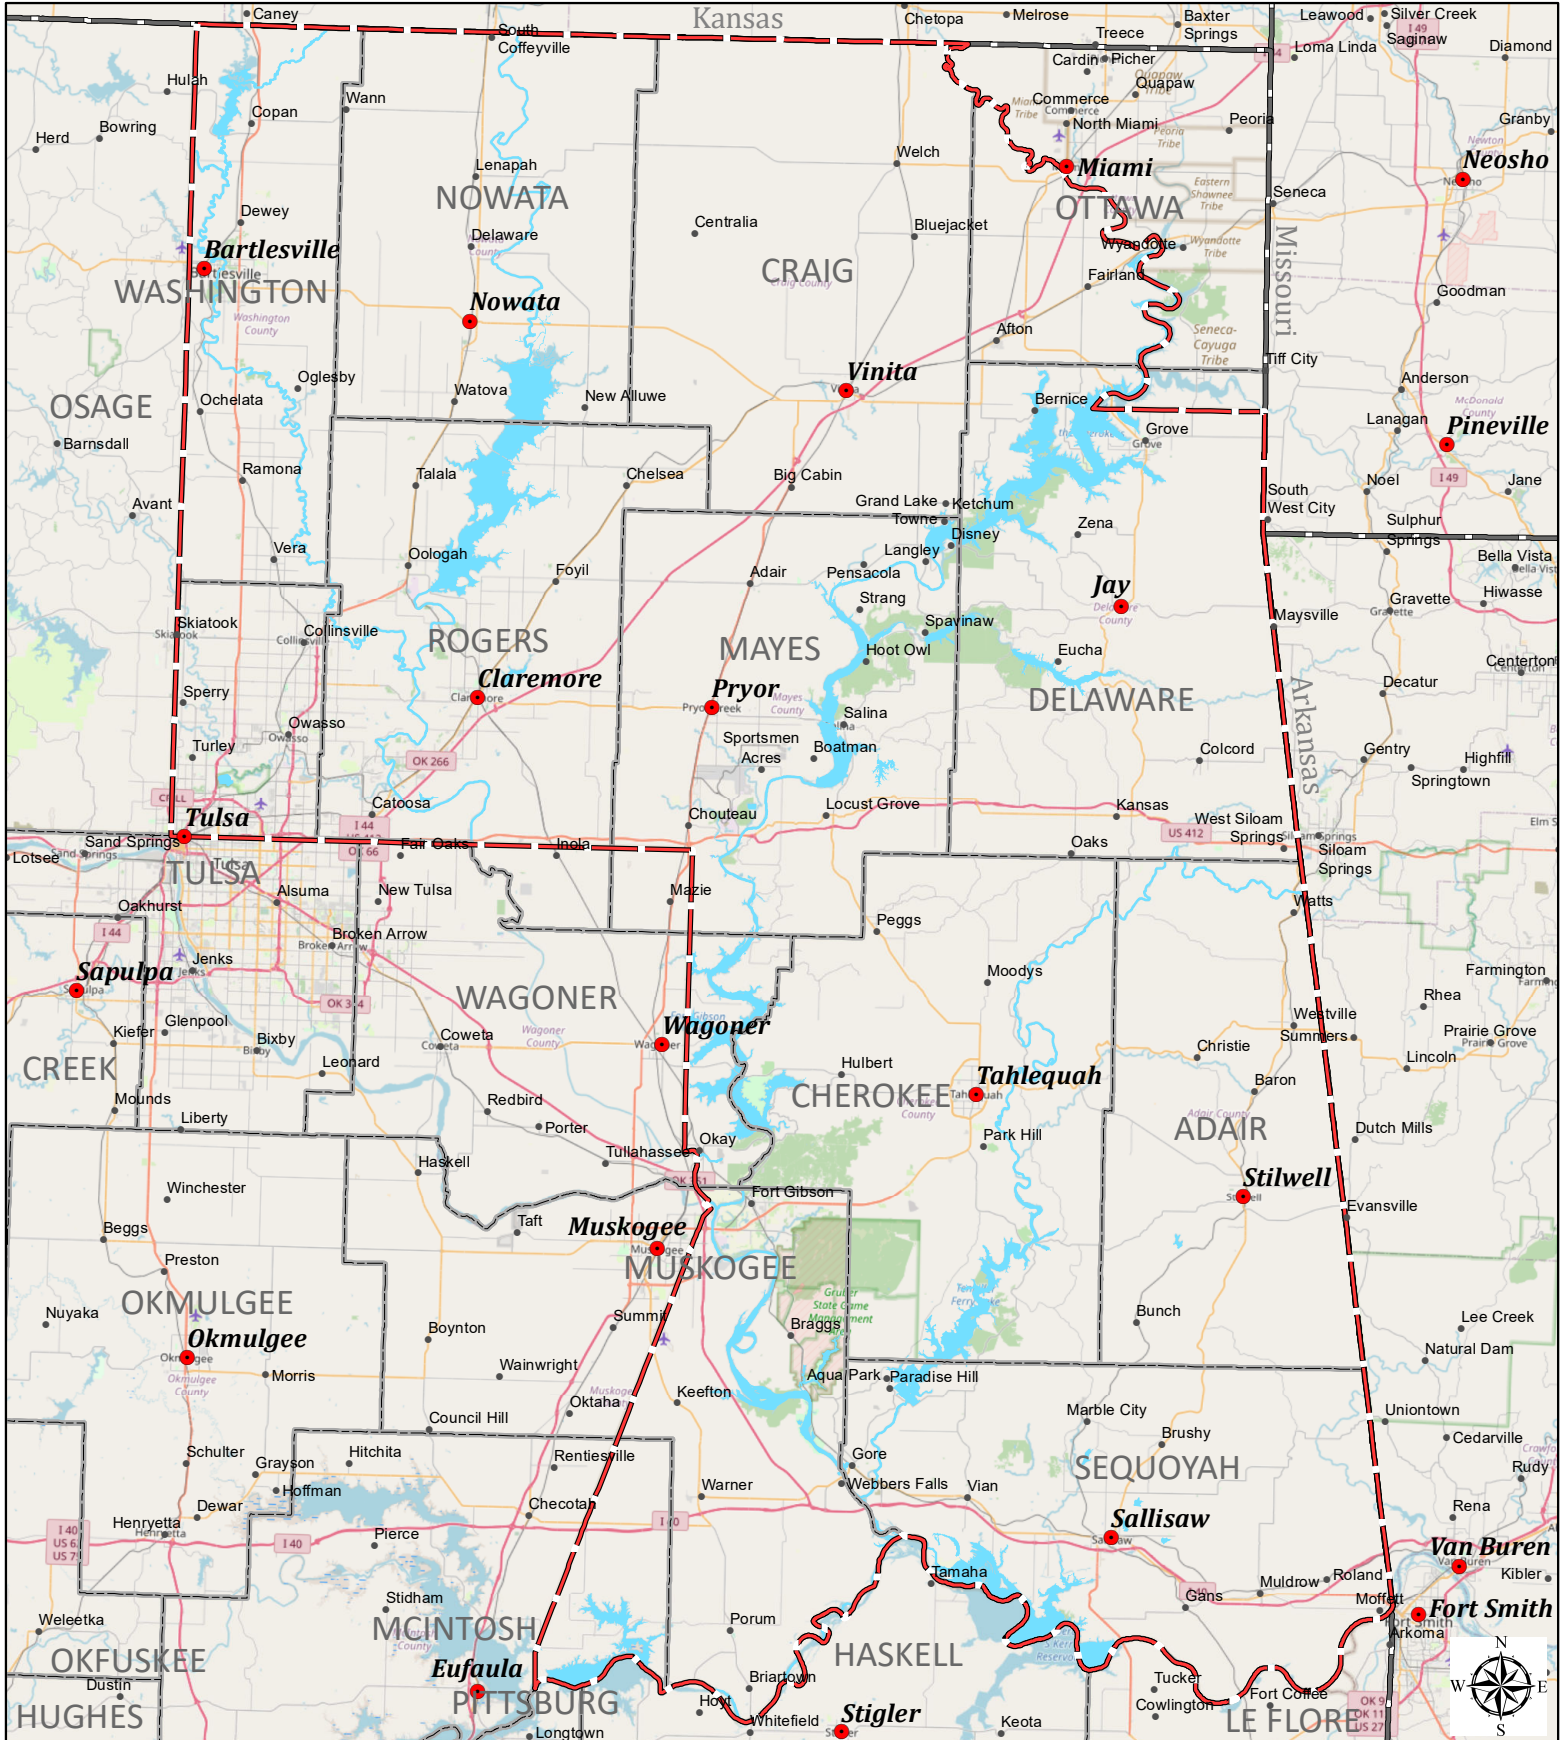

# Cherokee Nation Reservation

The Cherokee Nation Reservation is comprised of 14 Counties in northeast Oklahoma. The reservation includes 6 full and 8 partial counties within the Oklahoma tribal statistical areas (OTSA). The reservation is estimated to be 7,000 square miles.

- Legend**
- Cherokee Nation Reservation
  - Counties
  - County Seat
  - States
  - Populated Place